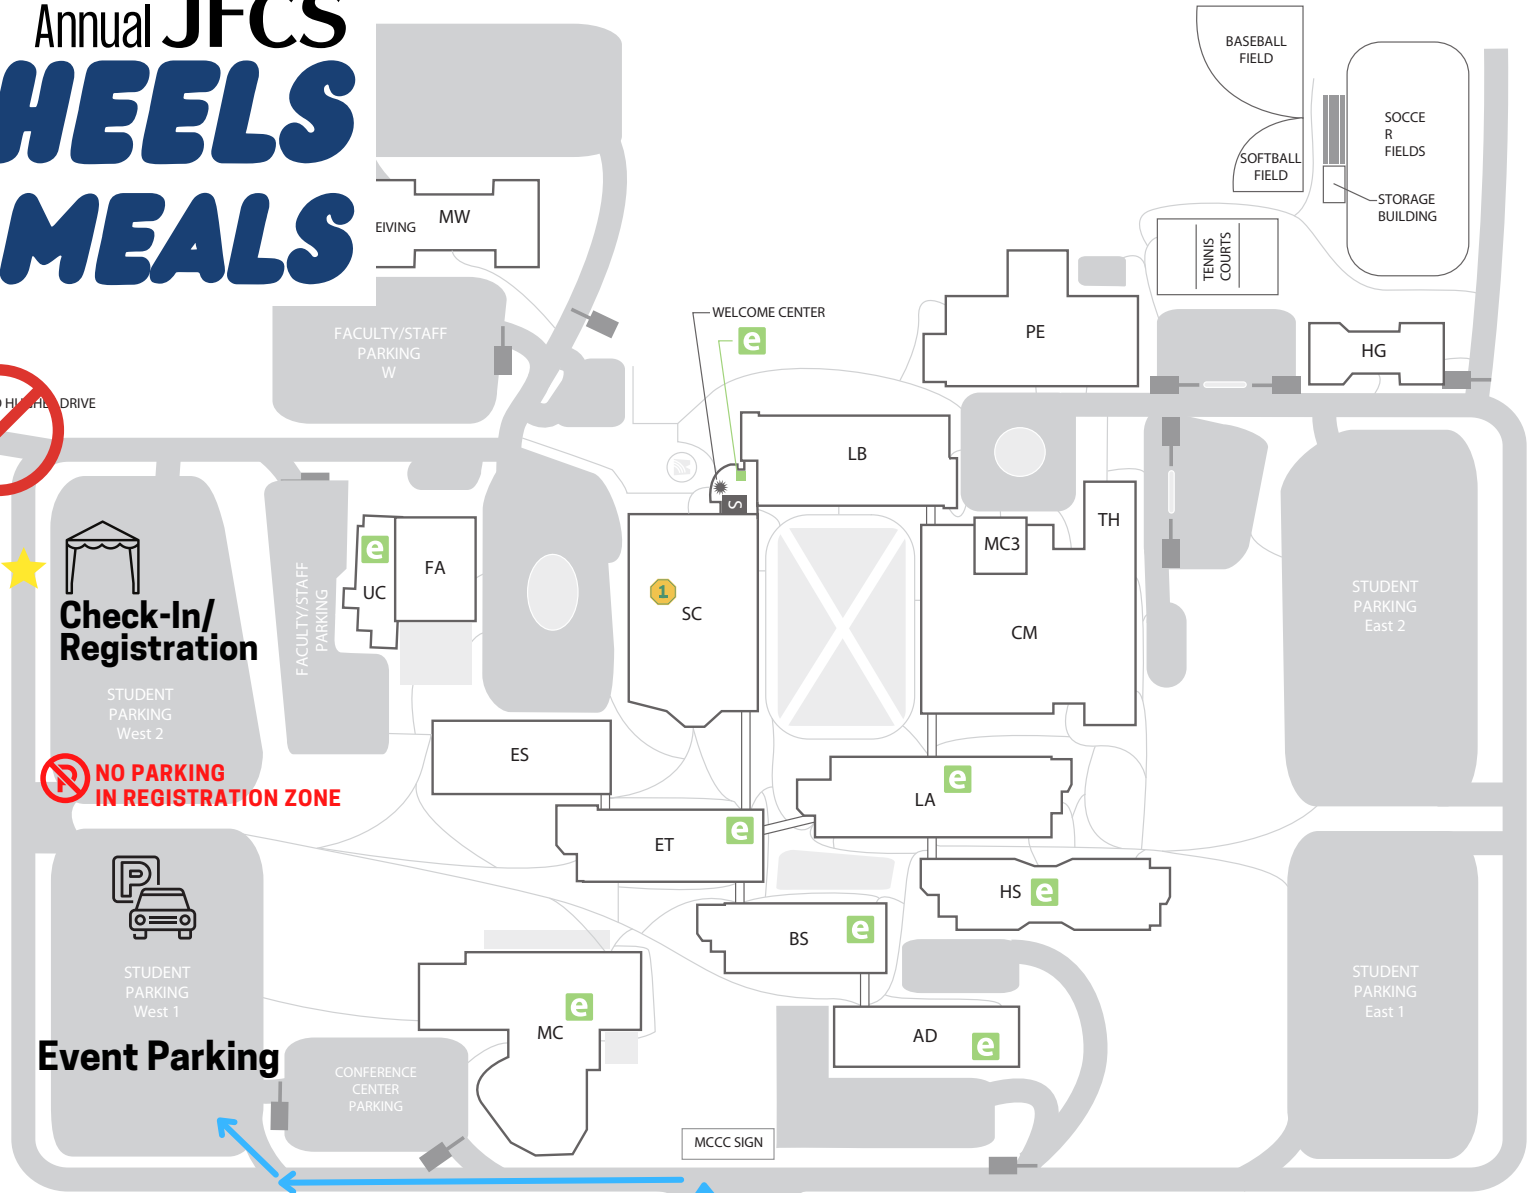

# Annual JFCS WHEELS for MEALS

Hughes Dr  
closed  
to car traffic

Start/Finish ★

Check-In/  
Registration

NO PARKING  
IN REGISTRATION ZONE

Event Parking

Route –	Start Time –	Check In / Registration Opens –
50 Mile	8:00 AM	7:30 AM
25 Mile	9:30 AM	9:00 AM
10 Mile	10:00 AM	9:30 AM
3 Mile	10:30 AM	10:00 AM

Mercerville-Edinburg Rd (Old Trenton Rd)

**MUST USE THIS ENTRANCE**